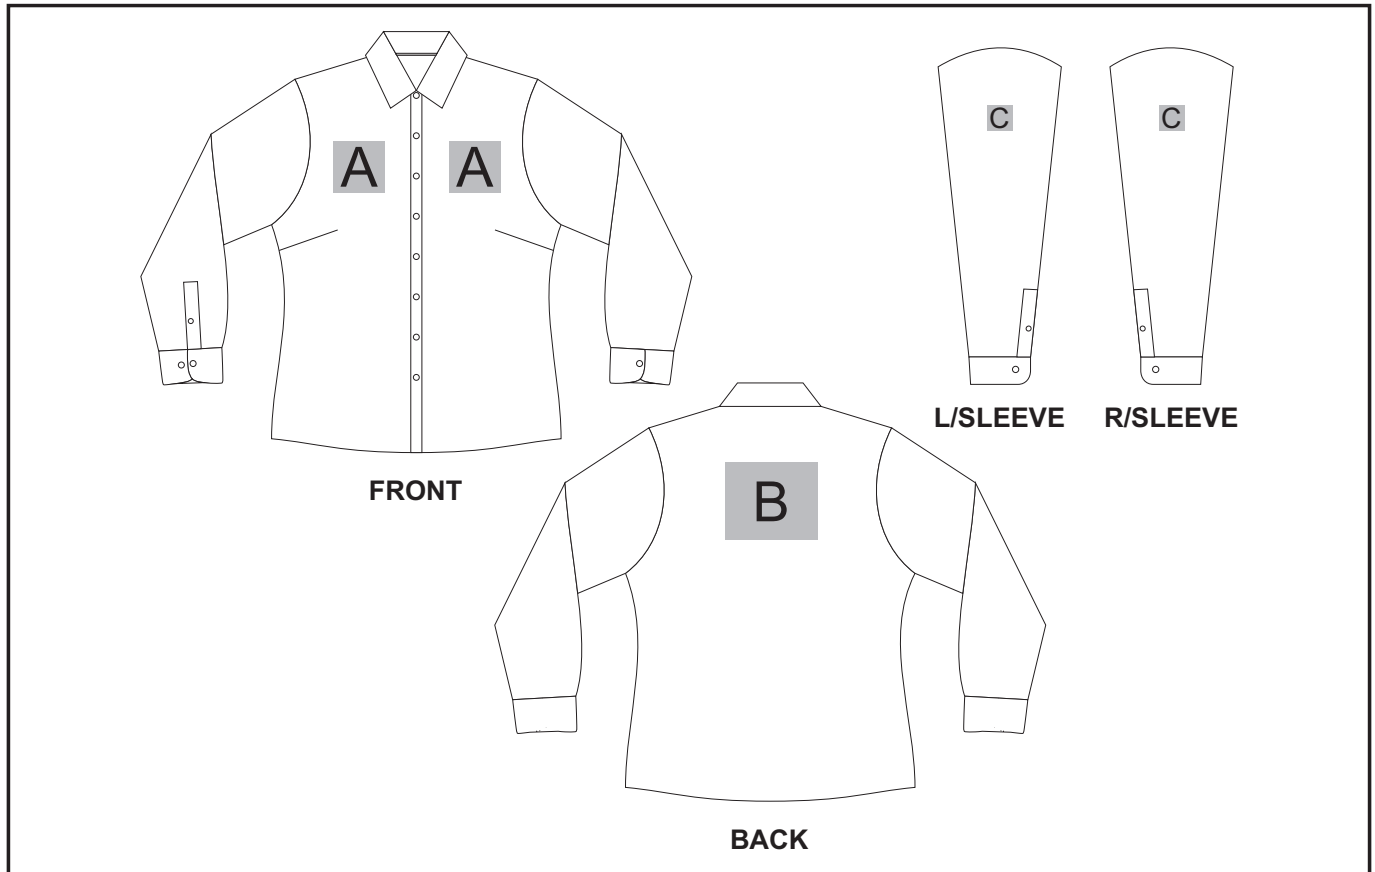

BAS-11207

Ladies Long Sleeve Casablanca Shirt

Need to know:

- Includes 1-Position Embroidery **OR** 1-Position Digital Transfer (setup fees apply)
- **Cannot guarantee a 100% straight branding on any clothing item with check or stripe detail.**
- **DTC/EMB inclusive Parameters: Left/Right Chest or Back = 100mm x 100mm**

Branding Options:

Position A

1. Embroidery (EMB) - 9 Colour
Size: 100mm wide x 100mm high
2. Digital Transfer (DTC) - Full Colour
Size: 100mm wide x 100mm high

Position B

1. Embroidery (EMB) - 9 Colour
Size: 180mm wide x 150mm high
2. Digital Transfer (DTC) - Full Colour
Size: 180mm wide x 148mm high

Position C

1. Embroidery (EMB) - 9 Colour
Size: 50mm wide x 50mm high
2. Digital Transfer (DTC) - Full Colour
Size: 50mm wide x 50mm high